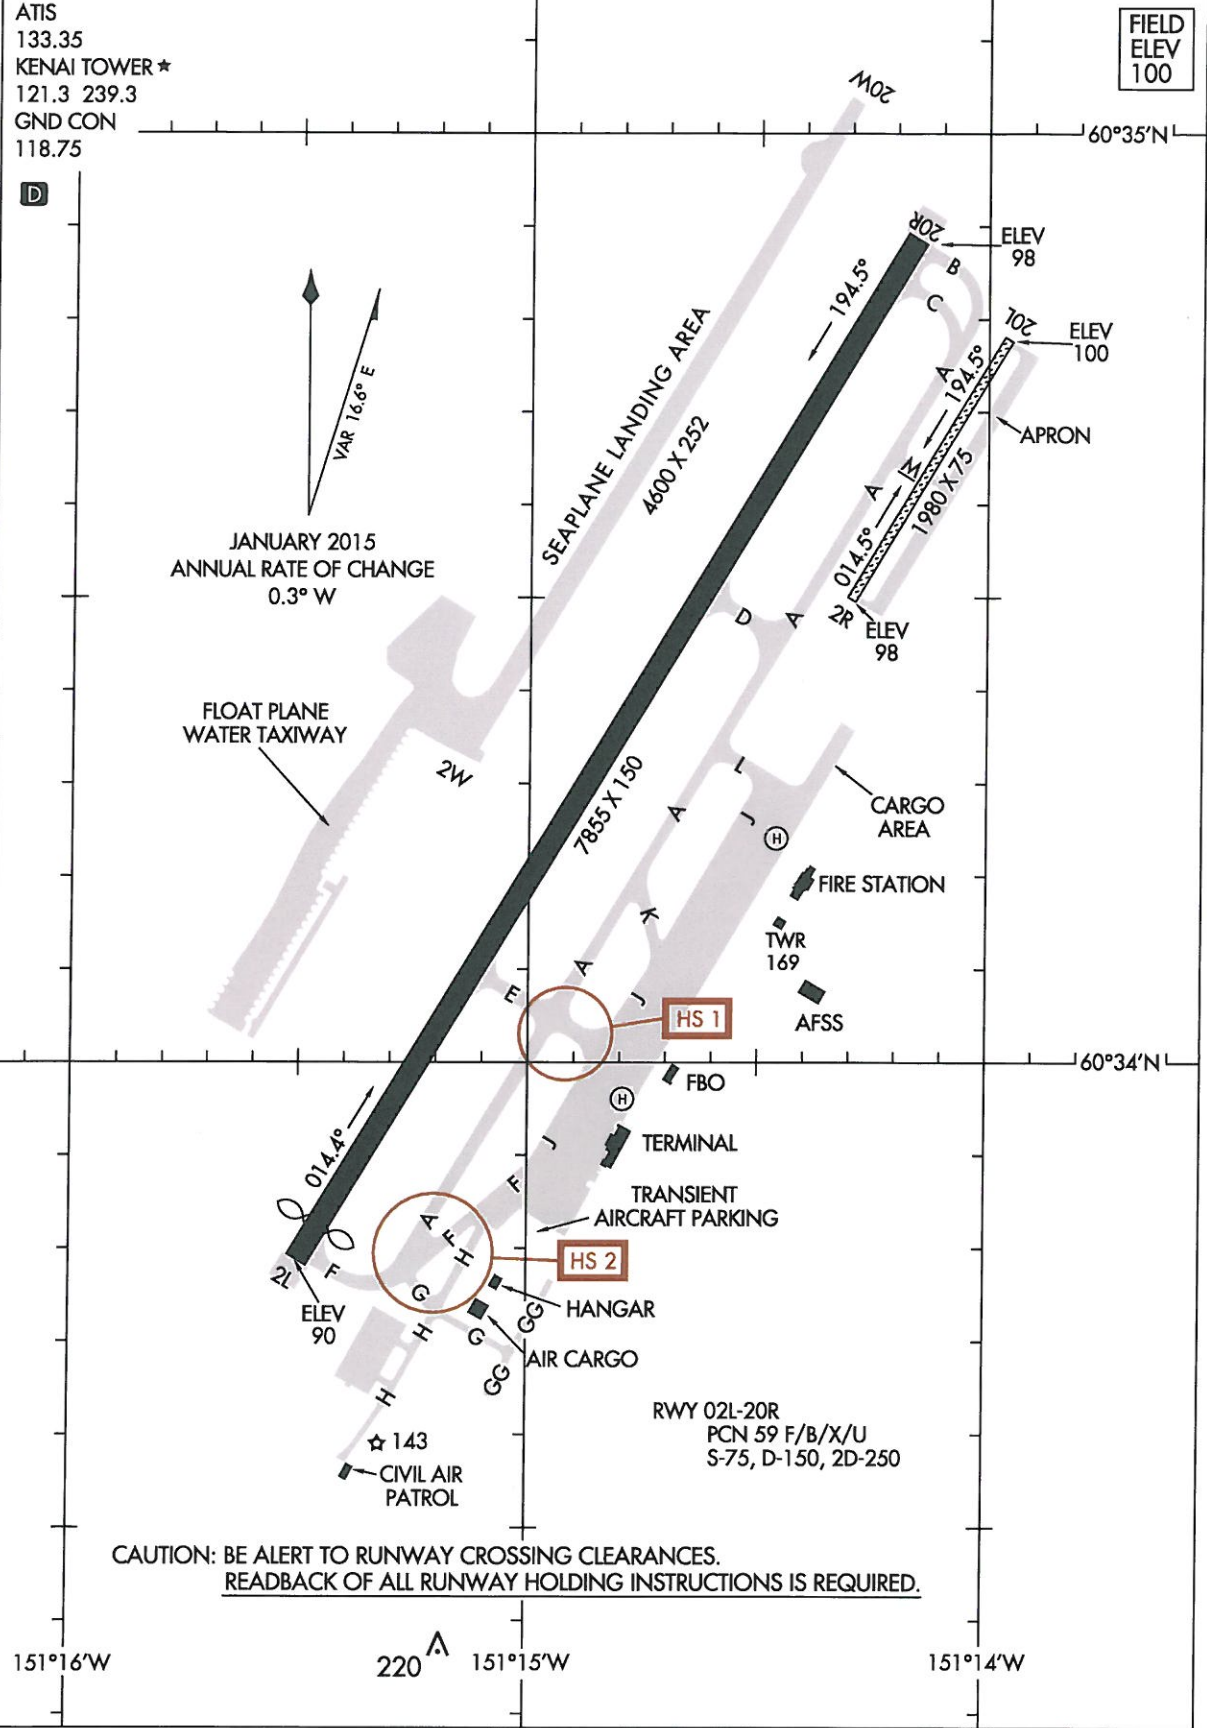

16035

AIRPORT DIAGRAM

AL-1235 (FAA)

KENAI MUNI (ENA) (PAEN)
KENAI, ALASKA

AK, 01 FEB 2018 to 29 MAR 2018

AK, 01 FEB 2018 to 29 MAR 2018

AIRPORT DIAGRAM

16035

KENAI, ALASKA
KENAI MUNI (ENA) (PAEN)