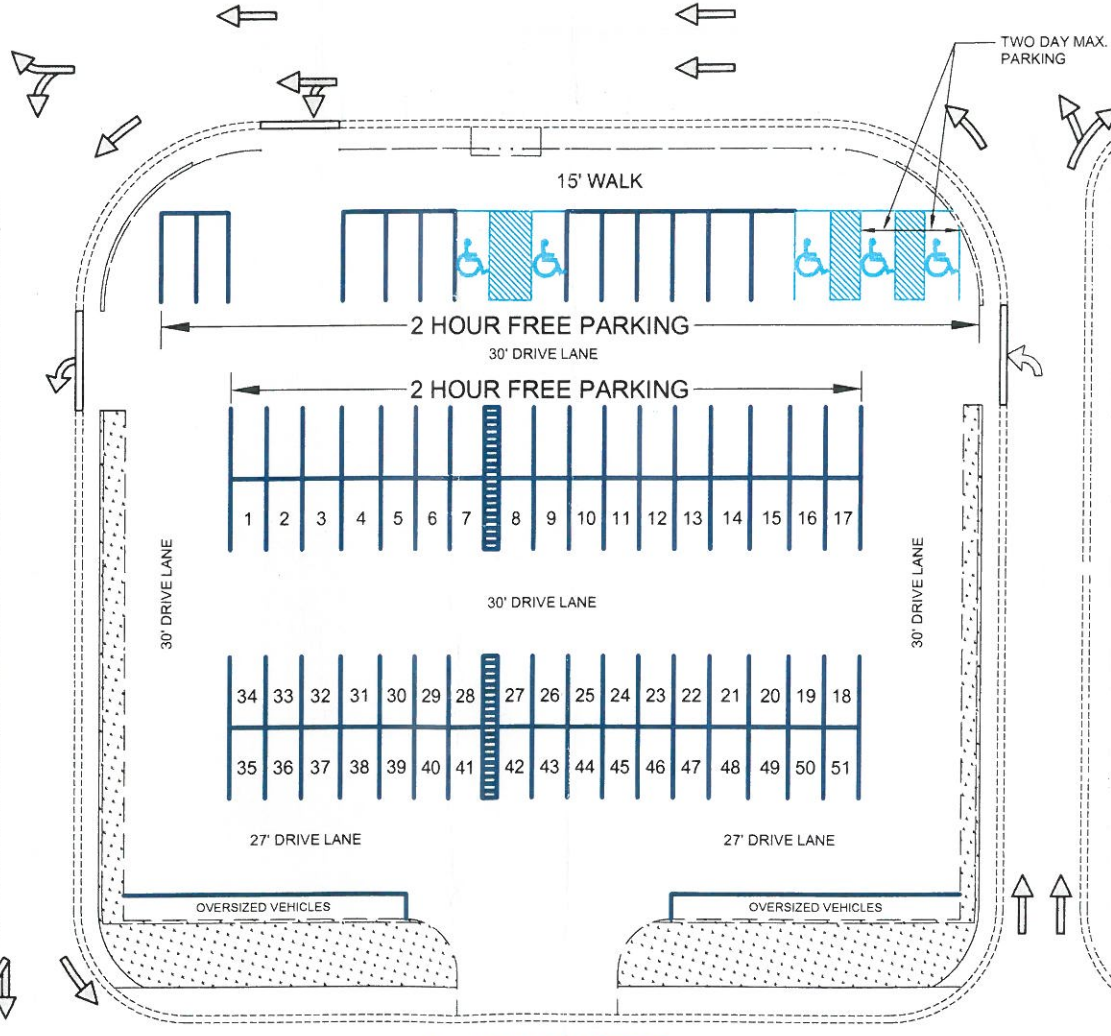

THIS DRAWING MADE: V:\vack\kenai airport supplemental plan\20040209 job - parking\20040209\p0040209.dwg

WILLOW STREET