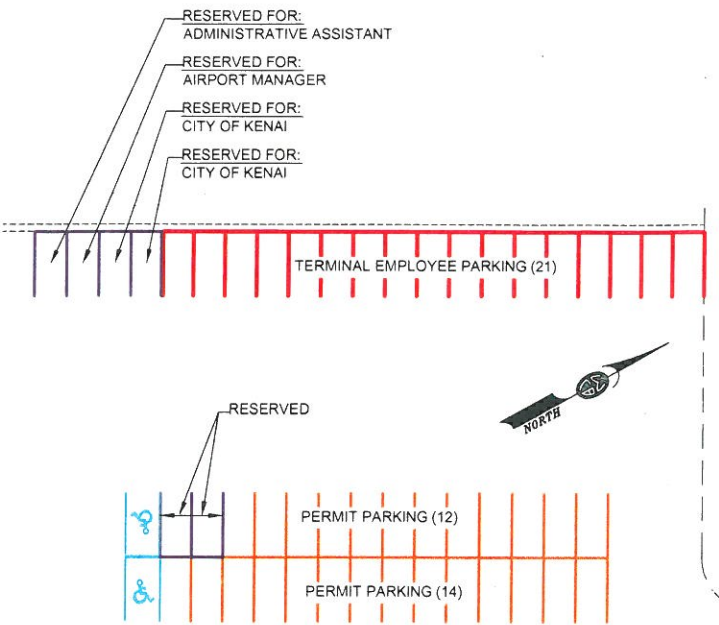

THIS DRAWING MADE: V:\vack\kenai airport supplemental plan\20040209 job - parking\20040209\p0040209.dwg

WILLOW STREET